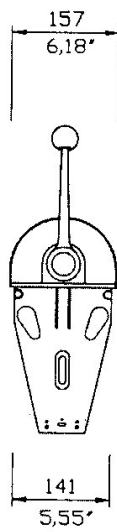

SINGLE LEVER SIDE MOUNT CONTROL

DIMENSIONS

6442 Parkland Drive
 Sarasota, Florida 34243 – USA
 P 941 351 2628
 F 941 360 9171
www.uflexusa.com

B103 – B104

B73 – B74 – B77 – B79