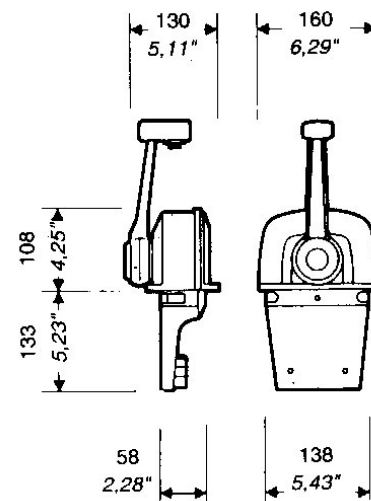

SINGLE LEVER SIDE MOUNT CONTROL

DIMENSIONS

6442 Parkland Drive
 Sarasota, Florida 34243 – USA
 P 941 351 2628
 F 941 360 9171
www.uflexusa.com

B103 – B104

B73 – B74 – B77 – B79