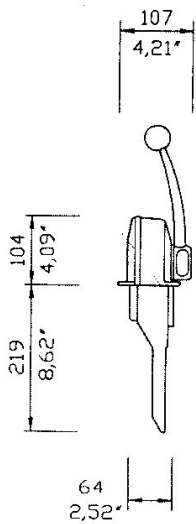

SINGLE LEVER SIDE MOUNT CONTROL

DIMENSIONS

6442 Parkland Drive
 Sarasota, Florida 34243 – USA
 P 941 351 2628
 F 941 360 9171
www.uflexusa.com

B103 – B104

B73 – B74 – B77 – B79