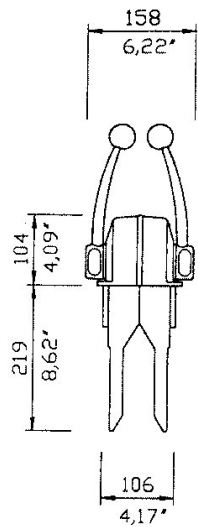

SINGLE LEVER SIDE MOUNT CONTROL

DIMENSIONS

6442 Parkland Drive
 Sarasota, Florida 34243 – USA
 P 941 351 2628
 F 941 360 9171
www.uflexusa.com

B103 – B104

B73 – B74 – B77 – B79