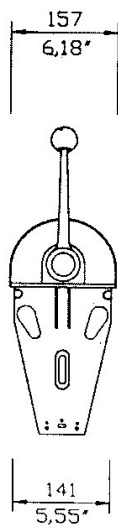

SINGLE LEVER SIDE MOUNT CONTROL

DIMENSIONS

6442 Parkland Drive
 Sarasota, Florida 34243 – USA
 P 941 351 2628
 F 941 360 9171
www.uflexusa.com

B103 – B104

B73 – B74 – B77 – B79