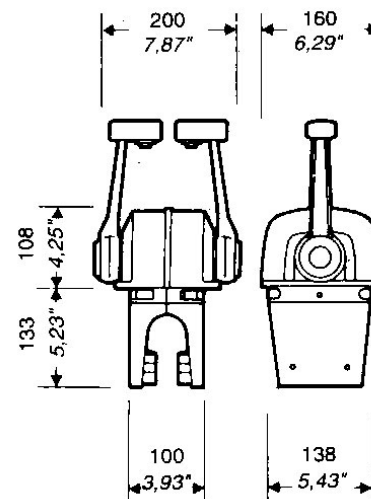

SINGLE LEVER SIDE MOUNT CONTROL

DIMENSIONS

6442 Parkland Drive
 Sarasota, Florida 34243 – USA
 P 941 351 2628
 F 941 360 9171
www.uflexusa.com

B103 – B104

B73 – B74 – B77 – B79