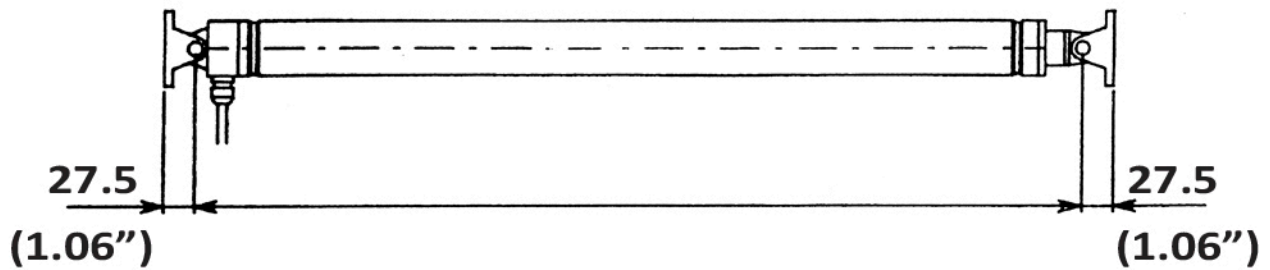

AV SERIES DIMENSIONS

The rear bracket allows
a 125° oscillation range
of the actuator