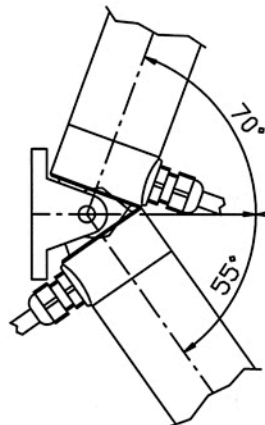

AV SERIES DIMENSIONS

The rear bracket allows
a 125° oscillation range
of the actuator