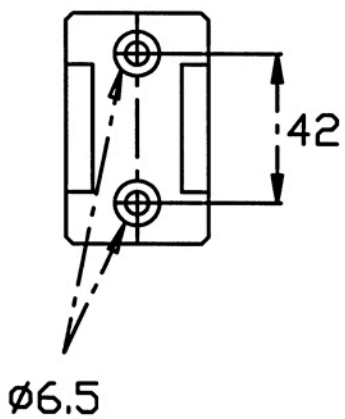

AV SERIES DIMENSIONS

The rear bracket allows
a 125° oscillation range
of the actuator